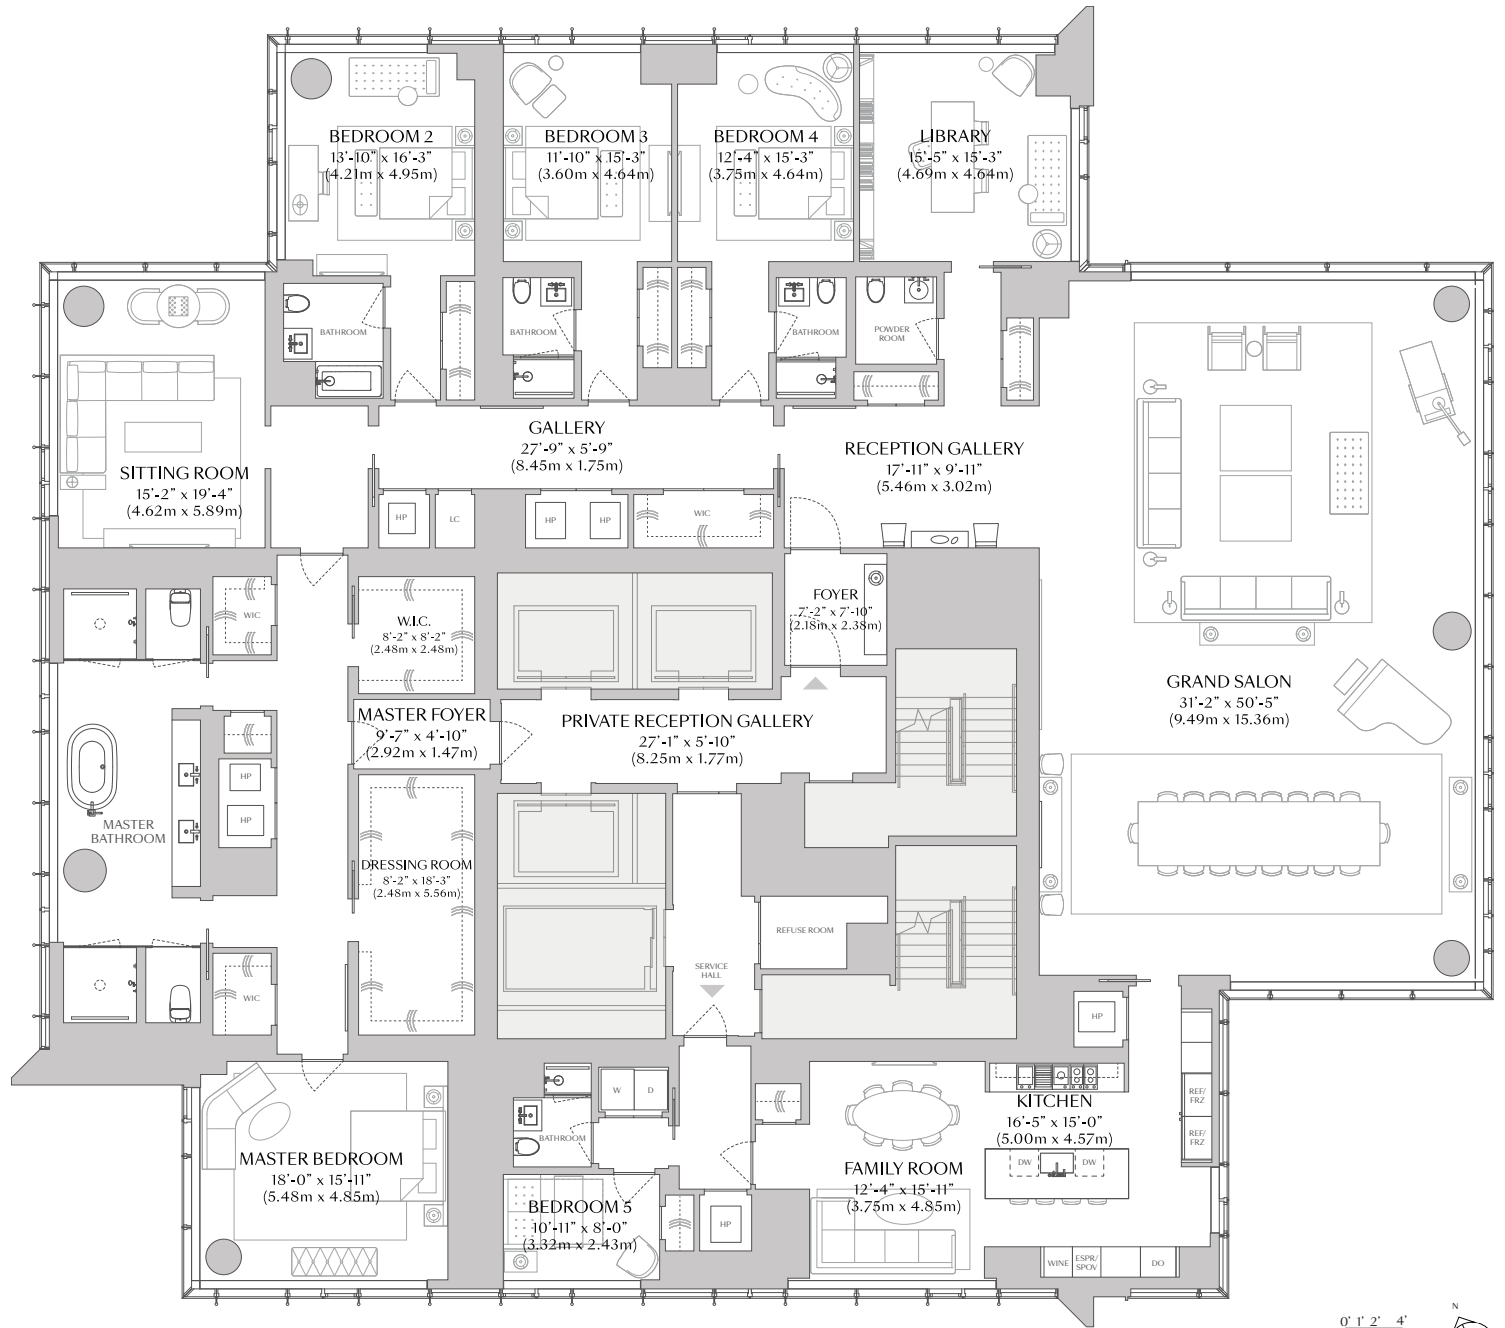

## SIMPLEX RESIDENCE FLOORS 110-125

5 BEDROOMS  
5 BATHROOMS  
POWDER ROOM

7,074 square feet  
657.19 square meters

BROADWAY WEST 57<sup>TH</sup> STREET

WEST 58<sup>TH</sup> STREET

WEST 57<sup>TH</sup> STREET

0' 1' 2' 4'

SCALE 1/4" = 1'